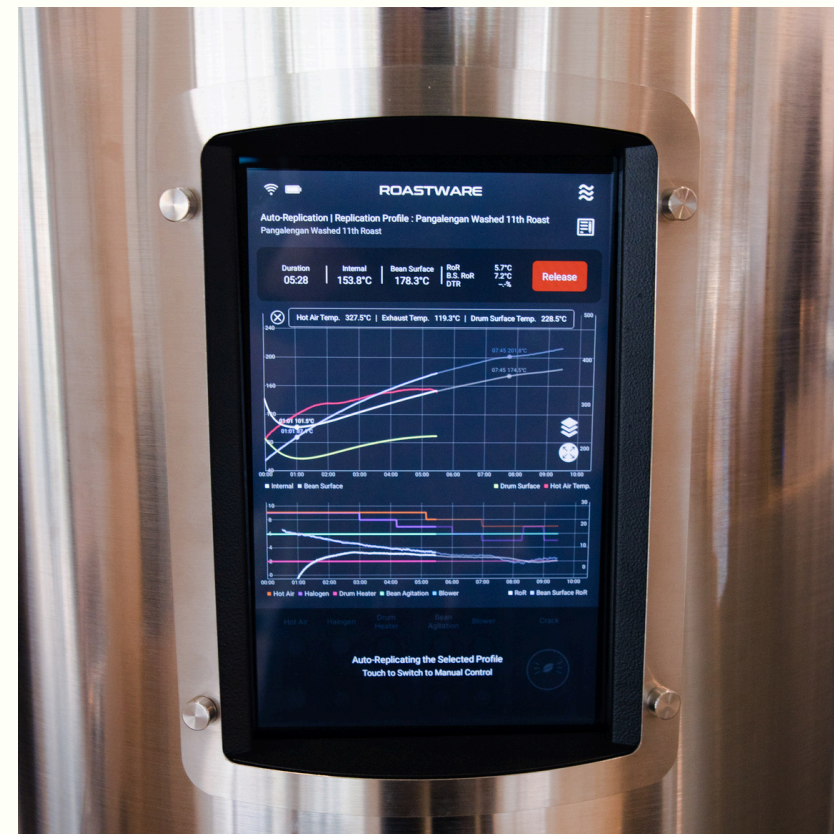

Other Services

How we roast

We use the Ikawa coffee roaster for sample roasting. Each batch is 50g, which yields sufficient roasted samples for us to conduct cupping over a few times to have an idea of the flavour profile.

For production roasting, we use the Stronghold S8X, a state-of-the-art smart roaster system which allows us to replicate the roast profile consistently across roasts. The Stronghold S8X ensures that different roast batches would taste the same, while allowing us to create a "Coffee Roaster Assistant" role to make our workflow more inclusive for people with special needs.